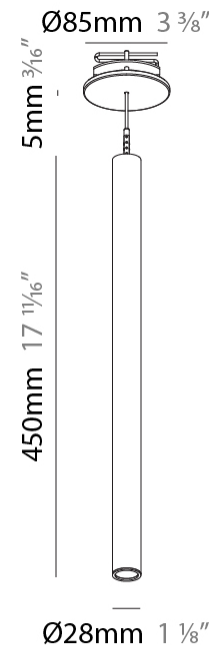

PROJECT
TYPE
SPECIFIER
QUANTITY
DATE

HANGOVER PLUG SHINE MONOPOINT RECESSED CANOPY SUSPENSION

A30844-

base number	Color Temperature	Finishes (Diamond)	Finishes (Triangle)	Finishes (Circle)	Lens Options	Shine Ring	Cable Options
-------------	-------------------	--------------------	---------------------	-------------------	--------------	------------	---------------

PHYSICAL

Shape: Cylinder
 Diameter (mm): 28
 Diameter (in): 1 1/8
 Height (mm): 450
 Height (in): 17 11/16
 Max. Overall Height (mm): 2450
 Max. Overall Height (in): 96 7/16
 Min. Recessing Depth (mm): 75
 Min. Recessing Depth (in): 2 15/16
 Light Distribution: Downlight
 Weight (kg): 0.504
 Weight (lbs): 1.11
 Diffuser: Shine Ring - Opal / Yellow / Orange / Red / Blue / Green
 Fixture Finish: SSR / BKV / CWI / CRY / HAB / UFT / ITA / RUA / FTG / MYG / LOD / PUS / FRO / FUP / KIA / POP / BLS / SPG / MEY / GOH / GUM / CHC / COM / ABZ / JAG / OBR / MOS / ROR
 Fixture Material: Aluminum
 Cable Details: 2000mm or 4000mm Black Cable
 Cut-out Measurements: 68mm / 2 11/16"

HANGOVER PLUG SHINE MONOPOINT RECESSED CANOPY SUSPENSION

A30844-

PROJECT
TYPE
SPECIFIER
QUANTITY
DATE

A

PROJECT	
TYPE	
SPECIFIER	
QUANTITY	
DATE	

HANGOVER PLUG MONOPOINT SURFACE CANOPY SUSPENSION

A30846-

base number	Color	Finishes	Finishes	Finishes	Lens	Cable
	Temperature	(Diamond)	(Triangle)	(Circle)	Options	Options

Shape: Cylinder
 Diameter (mm): 28
 Diameter (in): 1 1/8
 Height (mm): 450
 Height (in): 17 11/16
 Max. Overall Height (mm): 2450
 Max. Overall Height (in): 96 7/16
 Light Distribution: Downlight
 Weight (kg): 0.504
 Weight (lbs): 1.11
 Fixture Finish: [SSR / BKV / CWI / CRY / HAB / UFT / ITA / RUA / FTG / MYG / LOD / PUS / FRO / FUP / KIA / POP / BLS / SPG / MEY / GOH / GUM / CHC / COM / ABZ / JAG / OBR / MOS / ROR](#)
 Fixture Material: Aluminum
 Cable Details: [2000mm or 4000mm Black Cable](#)